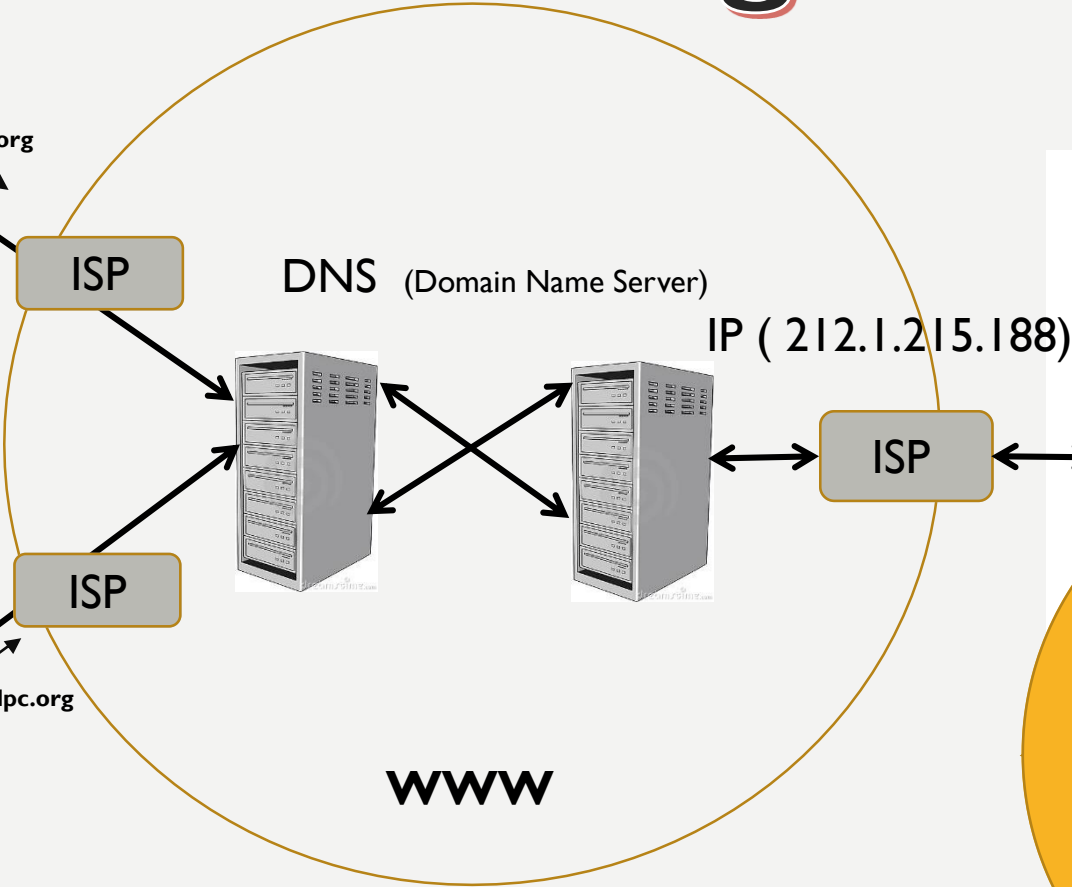

MANAGING A WEB SITE WITH *cPanel*

Kelvin Cording
May 2017

WELDON

What is *cPanel*

What is cPanel - Introductory Tutorial

Networking

Your Computer

My Computer

Hosting Server

Accessing Web Site

➤ **Browser**

➤ **FTP (e.g. DW) , FileZilla**

➤ ***cPanel***

Accessing Web Site with a **browser**

The screenshot shows a web browser window with the address bar displaying <http://www.melpc.org/>. The browser's address bar and menu bar are visible. The main content area shows the MHE Home Page with a navigation menu at the top: Home, Meetings, News, Useful Sites, Downloads, Melbpc MHE SIG, and Melbpc Hardware SIG. A large banner image is at the top, and a message dialog box is overlaid in the center. The dialog box has a yellow warning icon and contains the following text: